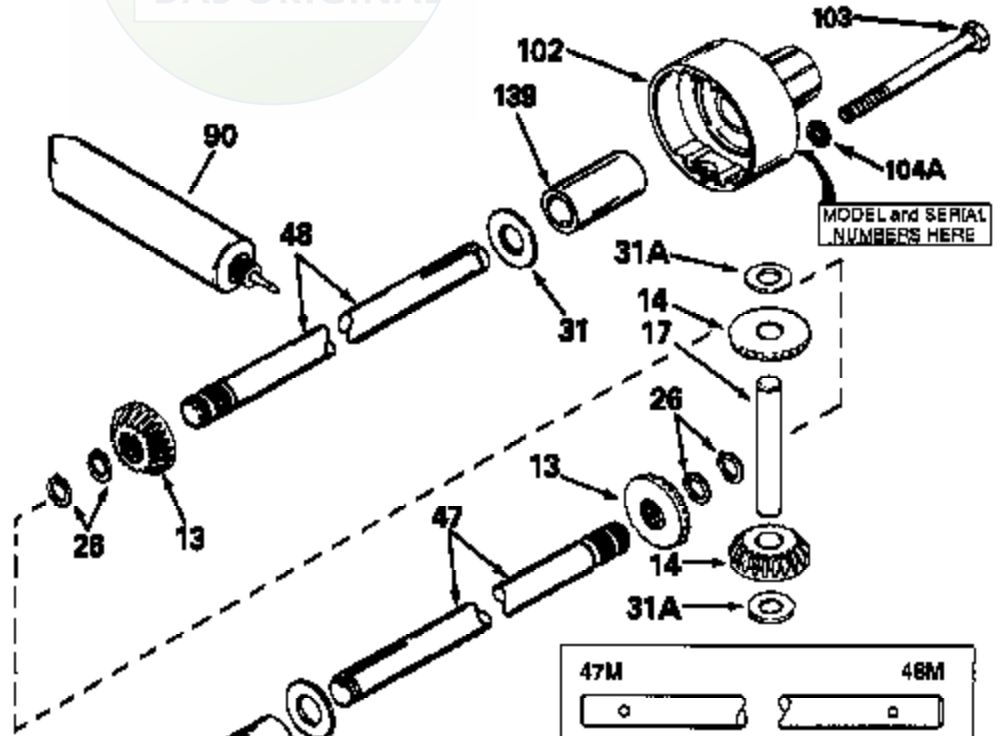

JOIST

SICHER IST DAS:
DAS ORIGINAL

47	48
47A	48A
47B	48B
47C	48C
47D	48D
47E	48E
47H	48H
47L	48L

47M	48M
47P	48P
47R	48R
47V	48V
47W	48W
47X	48X

Ref #	Part Number	Qty	Description
14	778068		Gear, Pinion (16 teeth)
17	786040		Pin, Drive
26	792018		Ring, Retaining
31A	780096		Washer, Thrust
31	780001		Washer (3/4" ID x 1-1/2" OD x 1/16" t hick)
47D	774243		Axle (8-1/2" long)
48D	774244		Axle (21-33/64" long)
82	786051		Sprocket. No Teeth 60. O.D. 9.841
82	786070		Sprocket. No Teeth 48. O.D. 7.920
82	786041A		Sprocket. No Teeth 45. O.D. 7.389
82	786042		Sprocket. No Teeth 40. O.D. 6.650
82	786043		Sprocket. No Teeth 54. O.D. 8.823
90	788067B	100-143	Grease 92.2 bottle Bentonite greas e)
101	774073	Peerless	Differential Carrier Hsg (Incl. 137)
102	774073		Differential Carrier Hsg (Incl. 139)
103	792041		Screw, 5/16-18 x 3-3/4"
104	792042		Nut, Lock, 5/16-18 (Use as required)
104A	792061		Washer, Flat, 5/16"
137	780077		Bushing (3/4" ID x 1-1/16" OD x 2-1/1 6" long)
139	780077		Bushing (3/4 ID x 1-1/16" OD x 2-1/16 " long)