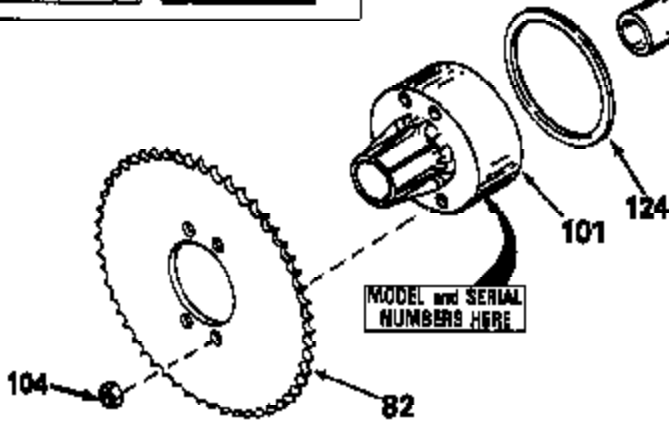

JOIST

SICHER IST DAS:
DAS ORIGINAL

47	48
47A	48A
47B	48B
47C	48C
47D	48D
47E	48E
47H	48H
47L	48L

47M	48M
47P	48P
47R	48R
47V	48V
47W	48W
47X	48X

Ref #	Part Number	Qty	Description
14	778068		Gear, Pinion (16 teeth)
17	786040		Pin, Drive
26	792018		Ring, Retaining
31A	780096		Washer, Thrust
31	780001		Washer (3/4" ID x 1-1/2" OD x 1/16" t hick)
47D	774243		Axle (8-1/2" long)
48D	774244		Axle (21-33/64" long)
82	786051		Sprocket. No Teeth 60. O.D. 9.841
82	786070		Sprocket. No Teeth 48. O.D. 7.920
82	786041A		Sprocket. No Teeth 45. O.D. 7.389
82	786042		Sprocket. No Teeth 40. O.D. 6.650
82	786043		Sprocket. No Teeth 54. O.D. 8.823
90	788067B	100-143	Grease 92.2 bottle Bentonite greas e)
101	774073	Peerless	Differential Carrier Hsg (Incl. 137)
102	774073		Differential Carrier Hsg (Incl. 139)
103	792041		Screw, 5/16-18 x 3-3/4"
104	792042		Nut, Lock, 5/16-18 (Use as required)
104A	792061		Washer, Flat, 5/16"
137	780077		Bushing (3/4" ID x 1-1/16" OD x 2-1/1 6" long)
139	780077		Bushing (3/4 ID x 1-1/16" OD x 2-1/16 " long)